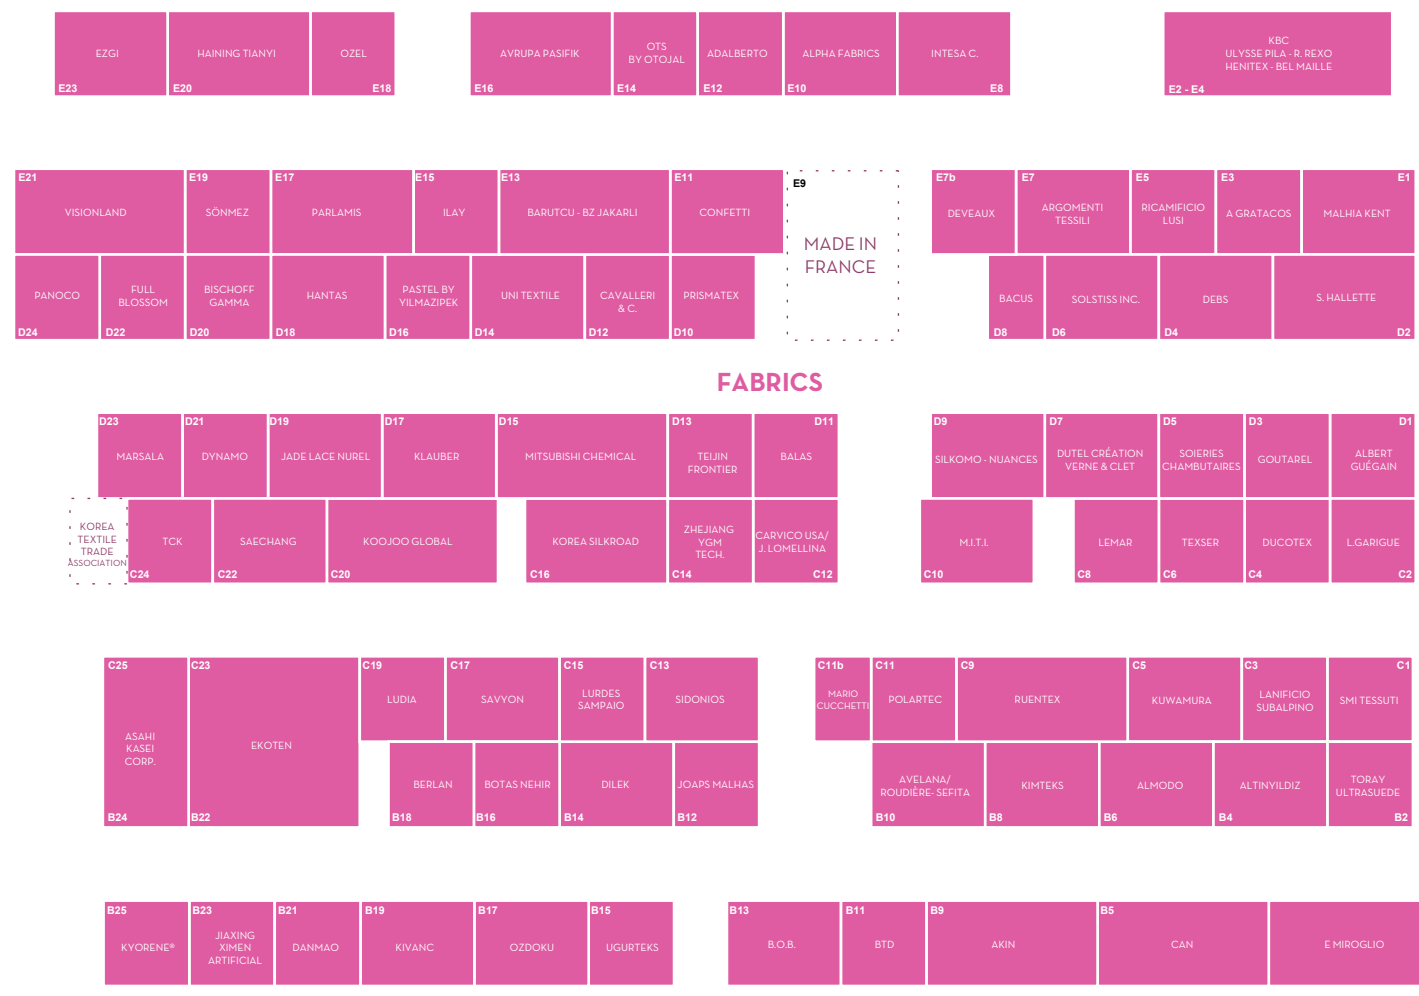

PREMIÈRE VISION NEW YORK JANUARY 2019

20 TREND AREA SPRING + SUMMER

REGISTRATION AREA

COAT CHECK

ENTRANCE

SMART CREATION®

TURKEY DISCOVER THE POTENTIAL