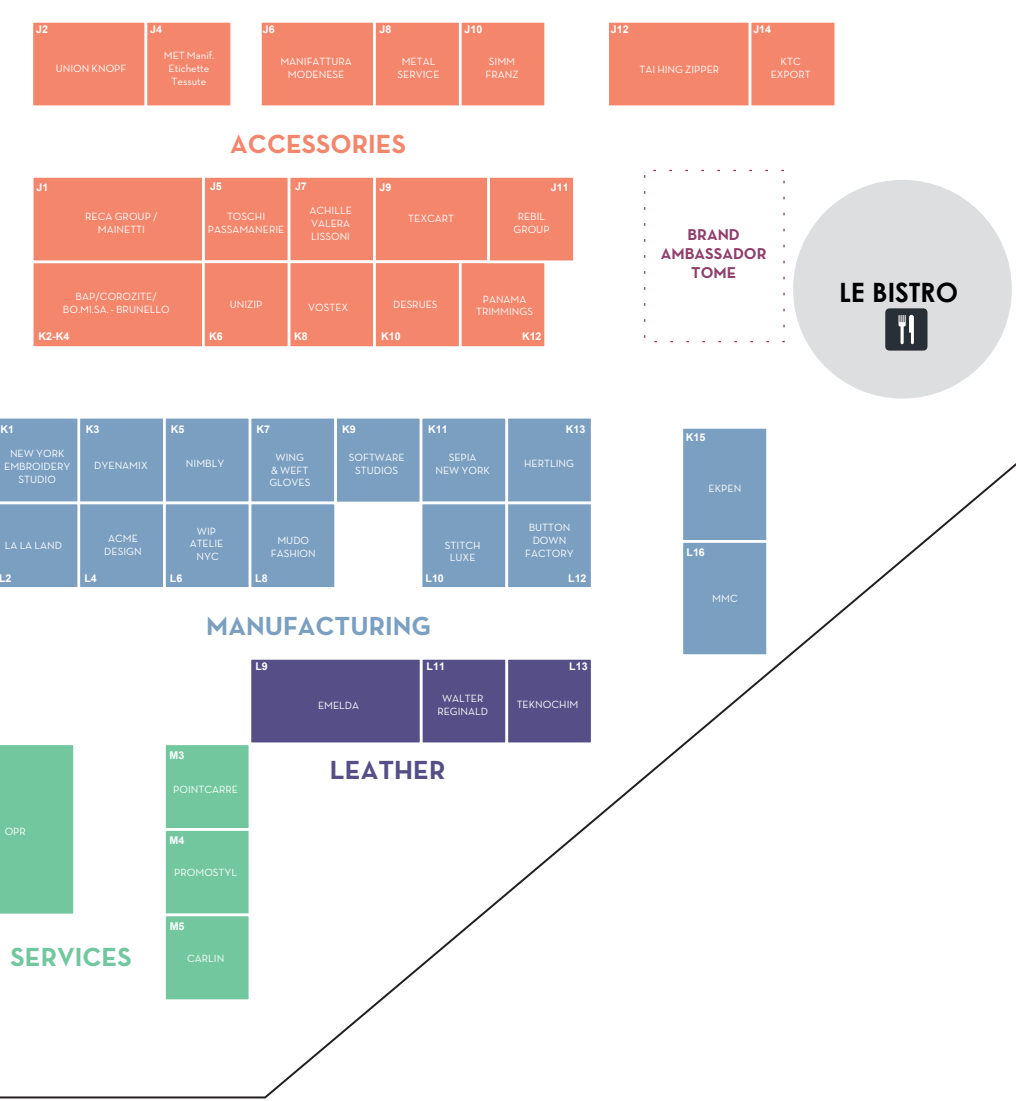

PREMIÈRE VISION NEW YORK JANUARY 2019

20 TREND AREA SPRING + SUMMER

REGISTRATION AREA

COAT CHECK

ENTRANCE

SMART CREATION®

TURKEY DISCOVER THE POTENTIAL